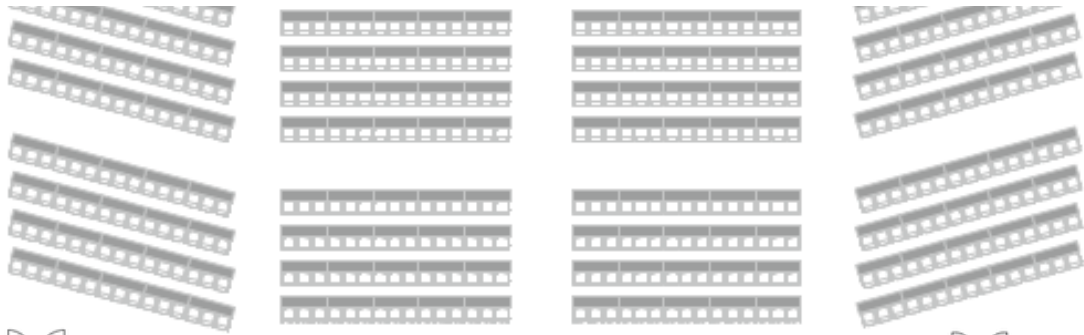

Main Stage

CustomCells A01	Henkel A02	Atlas Copco A03	Sturm GRUPPE A04	schmalz A05	leadec A06	Waygate Technologies A07	IP A08

MACFAS B01	flextem B02	DEUTSCHE AIRBORNE B03
PEC C01	EXCELITAS C02	PERIFFER VACUUM C03

Catering

airprotech B08	SLAC B09	eng B10
MAAPROB C08	AMETEK SOURCE VISION C09	WILHELM C10

← Workshop

ingun Partner for Future Technology D02	arranged CONTRACT DESIGN D03
BST E01	BRENNTAG ZELTWANGER E02 E03

HYNN D04	BROFIND D05	GRACO D06	PARASIS D07
JACOMEX E04	riedel cooling E05	2x2 CARBON E06a	BATTERY BATTERY E06c E06d

CIRCULARISE D08	YASKAWA D09	BSUN PARTNER D10
SAFENON E08	DIGATRON GROUP E09	EIRICH E10

HAHN AUTOMATION GROUP F09	AMVIC F10	ProfilGate F11
BRAUN G09	MIXAGO G10	LegBATT G11

Lounge

3x3
F01

4x3
G01

Lounge

Arbin F02	CEJN F03	METTLER TOLEDO F04
FutureWay G02	CPV G03	CAJO G04

B2B Area

KAIKO F07	Ystal 100% MIXING SOLUTIONS F08
FREUDENBERG SEALING TECHNOLOGIES G07	THE NORDICS G08

Exhibition & Networking

3x3
H01

4x3
I01

J01
Coffee Bike sponsored by
ELYTE

HNPIM H02	PROMESS H03	AL SCHNITZ H04
reserved I02	3x3 I03	TEMCO I04
3x3 J02	3x3 J03	IMI J04
3x3 K02	3x3 K03	erlingklinger K04

KISTLER measure. analyze. innovate. H05	HepcoMotion H06	fillbrand H07	soverna group H08
LEAD I05	4x3 I06	coatmaster I07	JOB automation I08

HOERBIGER J05	4x3 J06	4x3 J07	Capgemini J08
camLine also company K05	Waters TA K06	3x3 K07	ATS INDUSTRIAL AUTOMATION K08

Innovation Stage
(evening reception)

2x2
P08

2x2
P07

2x2
P06

reserved
L02

coesia
L04

5x3
L05

Catering

← Workshop / WC

Barcamp

Barcamp

Catering

Registration Area

Lounge

Working Zone